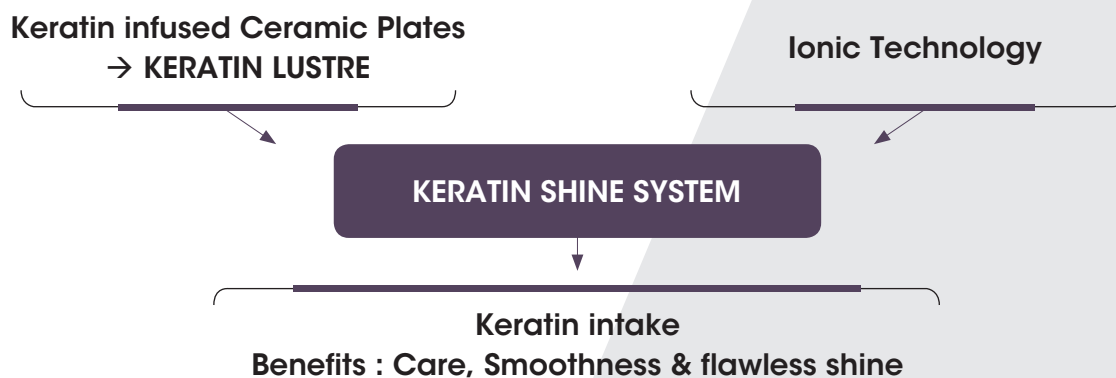

KERATIN LUSTRE

PROFESSIONAL STYLER DIGISTYLE

Keratin Lustre

Hair consists of 95% **keratin** which acts like a shield and protects hair fiber from UV, heat and external aggressors.

The DIGISTYLE BAB2395E features keratin infused ceramic floating plates.

This infused keratin will compensate the keratin lost by the hair fiber during the high-heat straightening process.

Keratin Shine System

Beauty effects will then be enhanced by the ionic technology.

Keratin infused ceramic plates coupled with the frizz-controlling ionic generator deliver long-lasting smoothness and enhances shine.

BaByliss[®]**PRO**
Artists

Innovative premium technology

www.babylisspro.com

Keratin infused ceramics

The DIGISTYLE BAB2395E features keratin infused ceramic plates to deliver ultra-fast styling with long-lasting smoothness and flawless shine. The advanced ceramic heating system delivers fast heat up and instant heat transfer with regulated temperature control up to 230 °C for consistent results.

Ionic technology

Hair is by nature charged positively, this positive charge is strengthened further during drying and generates static electricity that makes the hair scales push away from each other. The hair's surface thus becomes rough and the hair looks lifeless.